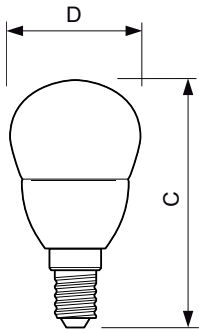

## Dimensional drawing

LED ND 5.5-40W E14 827 220-240V P45 CL

Product	D	C
Corepro lustre ND 5.5-40W E14 827 P45 CL	45 mm	88 mm