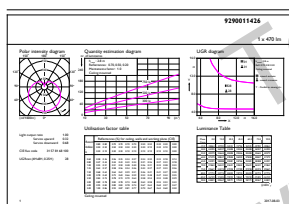

Photometric data

CELUX Photometric 4.3

Philips Lighting B.V.

Page 1/1