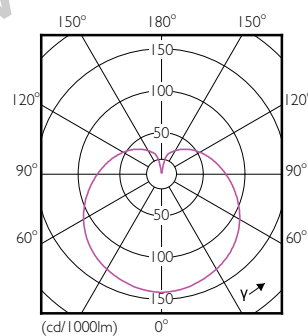

CorePro LEDlustre 40W E14 827 CL P45 ND

CorePro LEDlustre 40W E14 827 CL P45 ND